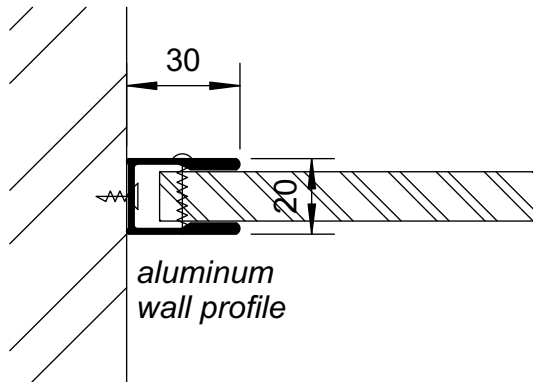

aluminum stabilisation profile

door- and revolvingknob with free/occupied indication

hinge

adjustable leg

aluminum wall profile

aluminum connection intermediate pannel/front wall

aluminum corner profile

scale 1/2