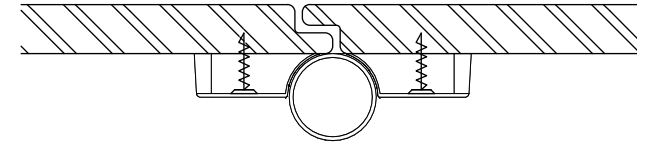

aluminum stabilisation profile

door- and revolvingknob with free/occupied indication

hinge

adjustable leg

aluminum wall profile

aluminum connection intermediate pannel/front wall

aluminum corner profile

scale 1/2