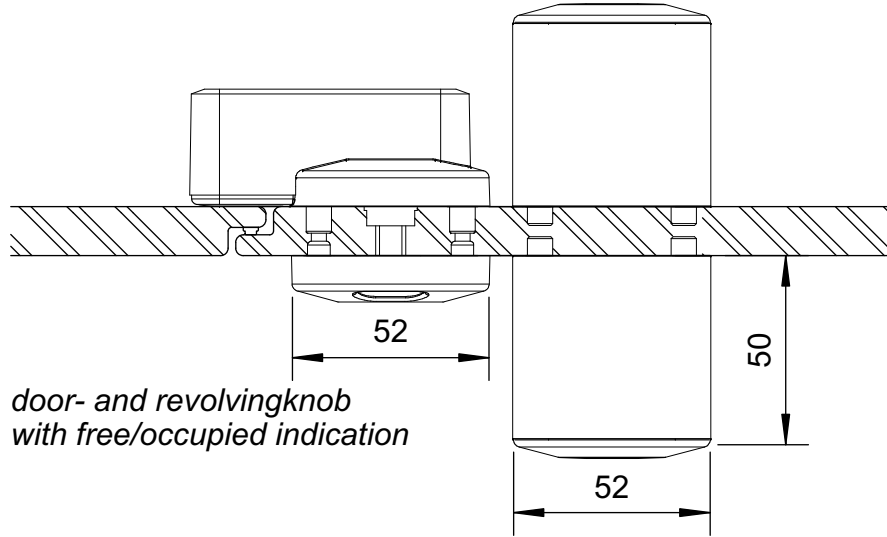

aluminum stabilisation profile

door- and revolvingknob with free/occupied indication

hinge

adjustable leg

aluminum wall profile

aluminum connection intermediate pannel/front wall

aluminum corner profile

scale 1/2