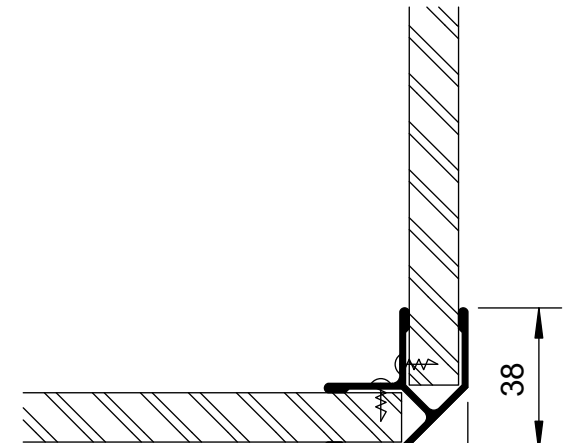

aluminum stabilisation profile

door- and revolvingknob with free/occupied indication

hinge

adjustable leg

aluminum wall profile

aluminum connection intermediate pannel/front wall

aluminum corner profile

scale 1/2