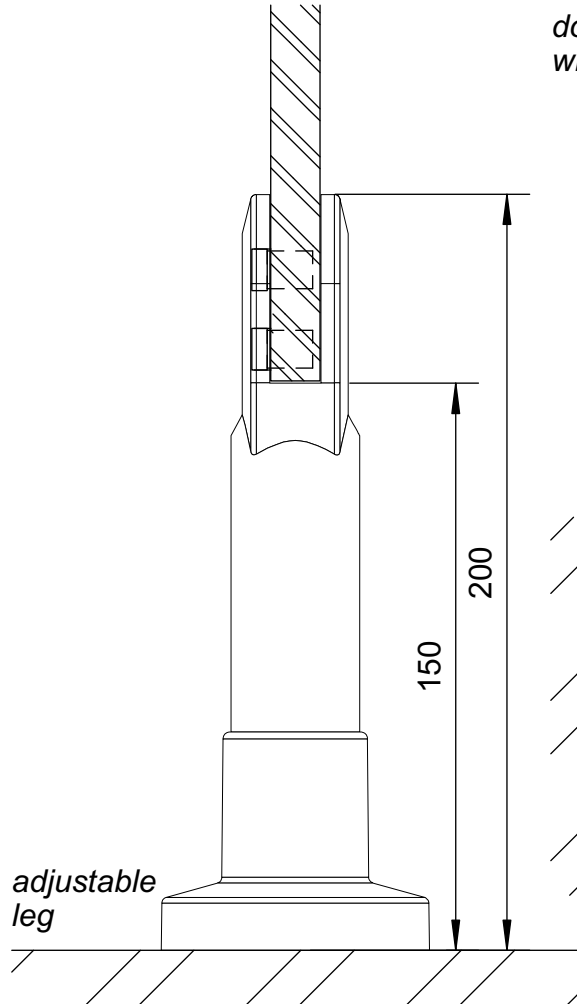

aluminum stabilisation profile

door- and revolvingknob with free/occupied indication

hinge

adjustable leg

aluminum wall profile

aluminum connection intermediate pannel/front wall

aluminum corner profile

scale 1/2