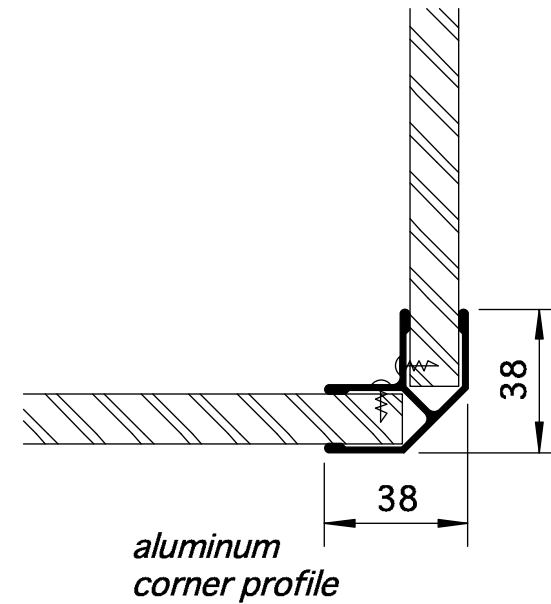

door- and revolving knob  
with free/occupied indication

hinge

scale 1/2

details - AVANT GARDE-A

ASI ALPACO BVBA - Wijtschotbaan 3 bus 1 - 2900 Schoten

**ASI** Alpaco