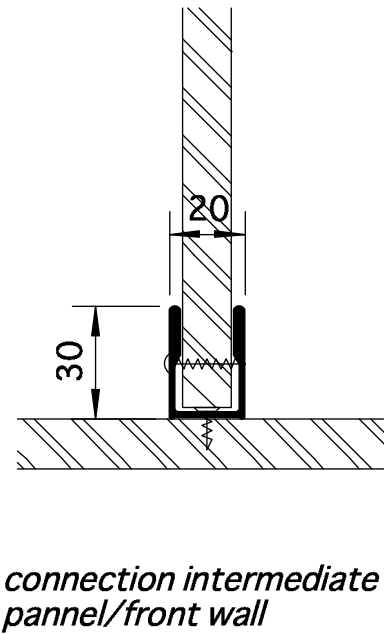

door- and revolving knob  
with free/occupied indication

hinge

scale 1/2

details - AVANT GARDE-A

ASI ALPACO BVBA - Wijtschotbaan 3 bus 1 - 2900 Schoten

**ASI** Alpaco