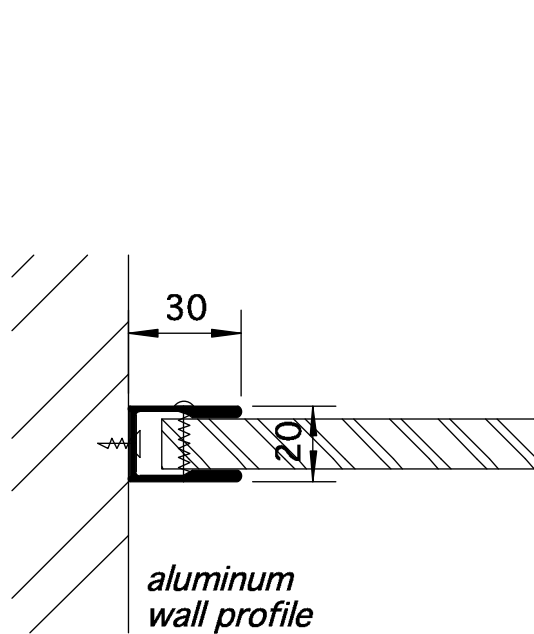

door- and revolving knob  
with free/occupied indication

hinge

scale 1/2

details - AVANT GARDE-A

ASI ALPACO BVBA - Wijtschotbaan 3 bus 1 - 2900 Schoten

**ASI** Alpaco